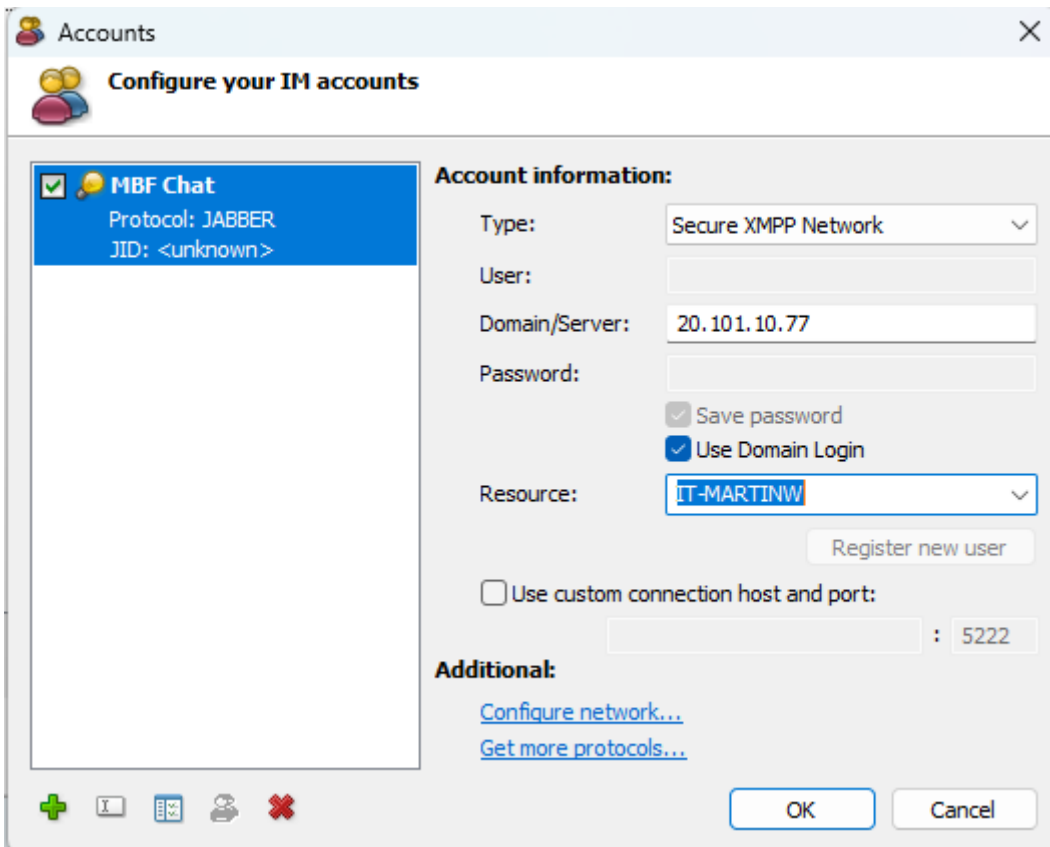

Please complete the following form to create a new user profile

Profile
e.g., Workplace

You can select a different database driver from the default, it may offer more features or abilities, if in doubt use the default.

Driver

Start in service mode with

Exit Create

Bikin Profile.. terserah namanya

ini cancel aja

klik tanda +

isi account name terserah, MBF Chat boleh, protocol nya pilih JABBER

pakai domain login yang ada di Laptop

alternatif jika gagal atau error auth dibawah ini

pakai user dan password domain, server gunakan 20.101.10.77

harusnya tampilan langsung begini kalo dah berhasil connect

Revision #3

Created 27 February 2025 03:54:57 by Martin