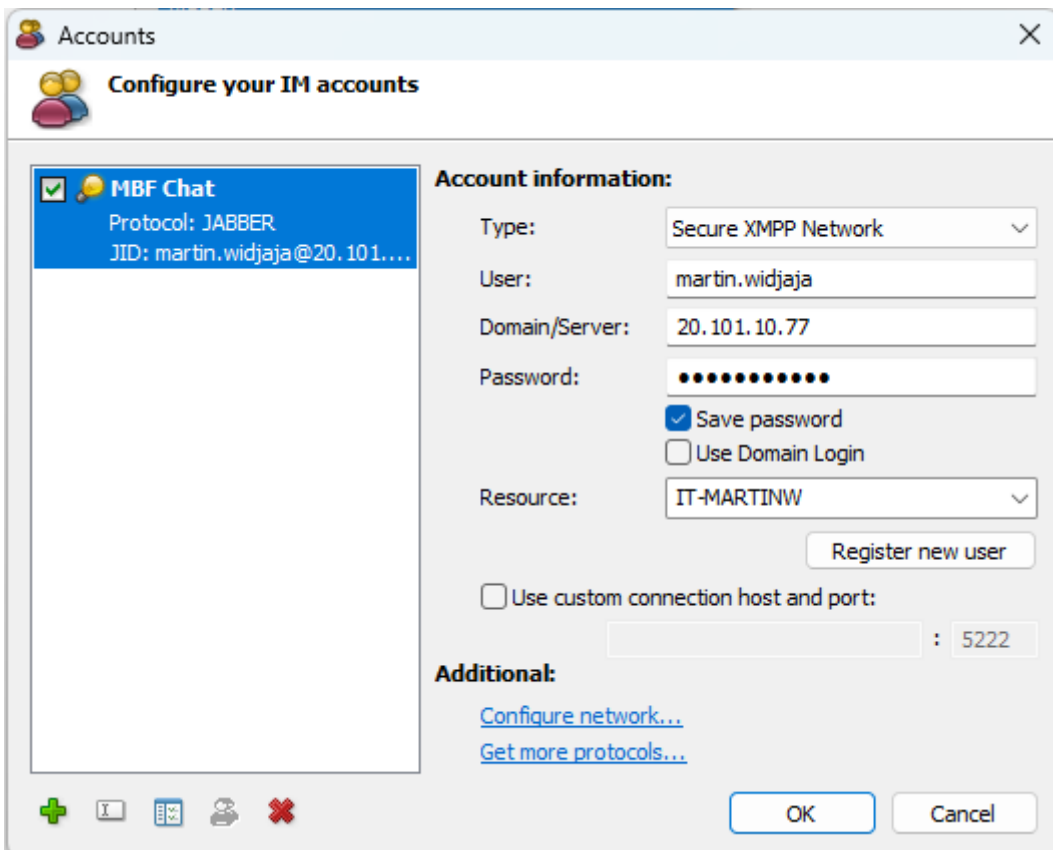

Please complete the following form to create a new user profile

Profile
e.g., Workplace

You can select a different database driver from the default, it may offer more features or abilities, if in doubt use the default.

Driver

Start in service mode with

Exit Create

Bikin Profile.. terserah namanya

ini cancel aja

klik tanda +

isi account name terserah, MBF Chat boleh, protocol nya pilih JABBER

pakai domain login yang ada di Laptop

alternatif jika gagal atau error auth dibawah ini

pakai user dan password domain, server gunakan 20.101.10.77

harusnya tampilan langsung begini kalo dah berhasil connect

Revision #3

Created 27 February 2025 03:54:57 by Martin