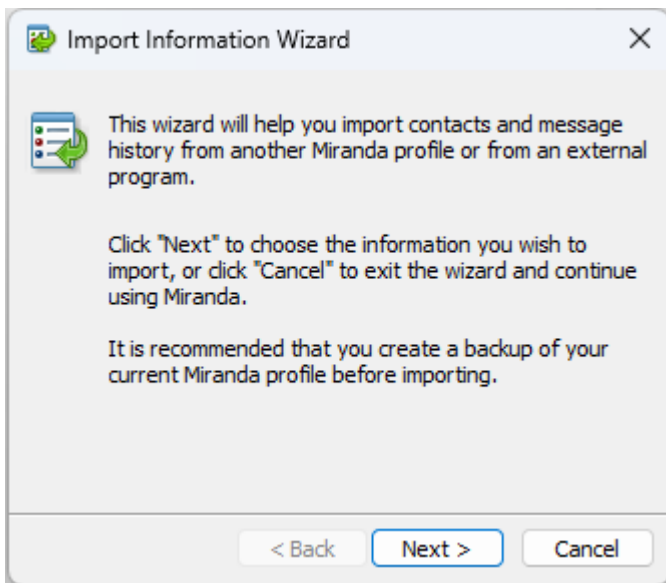

Please complete the following form to create a new user profile

Profile
e.g., Workplace

You can select a different database driver from the default, it may offer more features or abilities, if in doubt use the default.

Driver

Start in service mode with

Exit Create

Bikin Profile.. terserah namanya

ini cancel aja

klik tanda +

isi account name terserah, MBF Chat boleh, protocol nya pilih JABBER

pakai domain login yang ada di Laptop