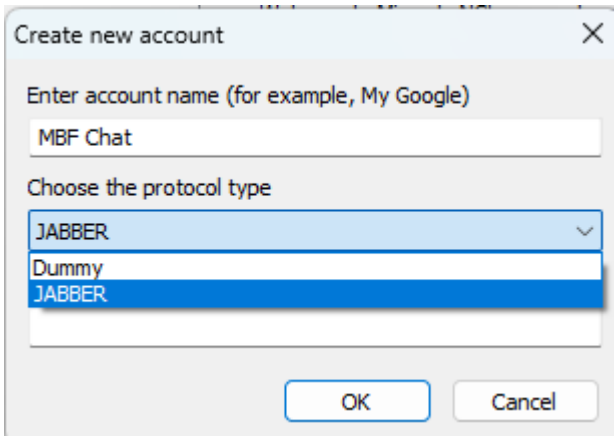

Please complete the following form to create a new user profile

Profile
e.g., Workplace

You can select a different database driver from the default, it may offer more features or abilities, if in doubt use the default.

Driver

Start in service mode with

Exit Create

Bikin Profile.. terserah namanya

ini cancel aja

klik tanda +

isi account name terserah, MBF Chat boleh, protocol nya pilih JABBER

pakai domain login yang ada di Laptop