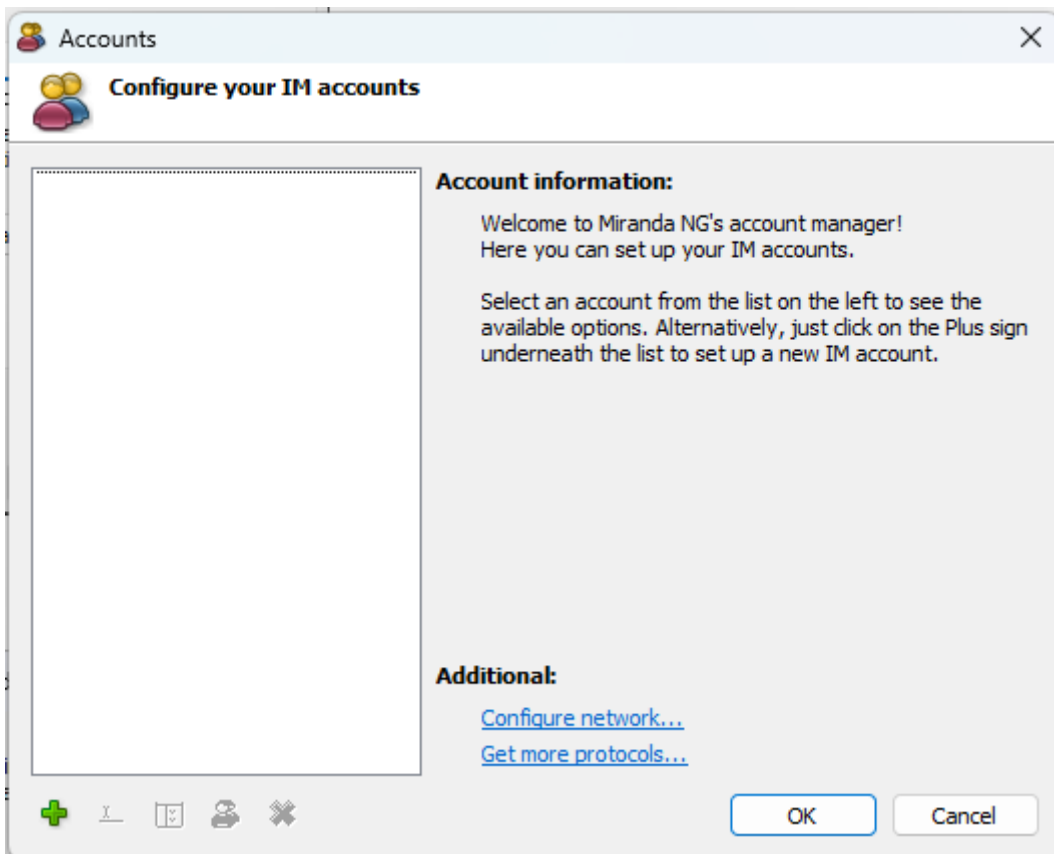

Please complete the following form to create a new user profile

Profile
e.g., Workplace

You can select a different database driver from the default, it may offer more features or abilities, if in doubt use the default.

Driver

Start in service mode with

Exit Create

Bikin Profile.. terserah namanya

ini cancel aja

klik tanda +

isi account name terserah, MBF Chat boleh, protocol nya pilih JABBER

pakai domain login yang ada di Laptop

alternatif jika gagal atau error auth dibawah ini

pakai user dan password domain, server gunakan 20.101.10.77

harusnya tampilan langsung begini kalo dah berhasil connect

Revision #3

Created 27 February 2025 03:54:57 by Martin